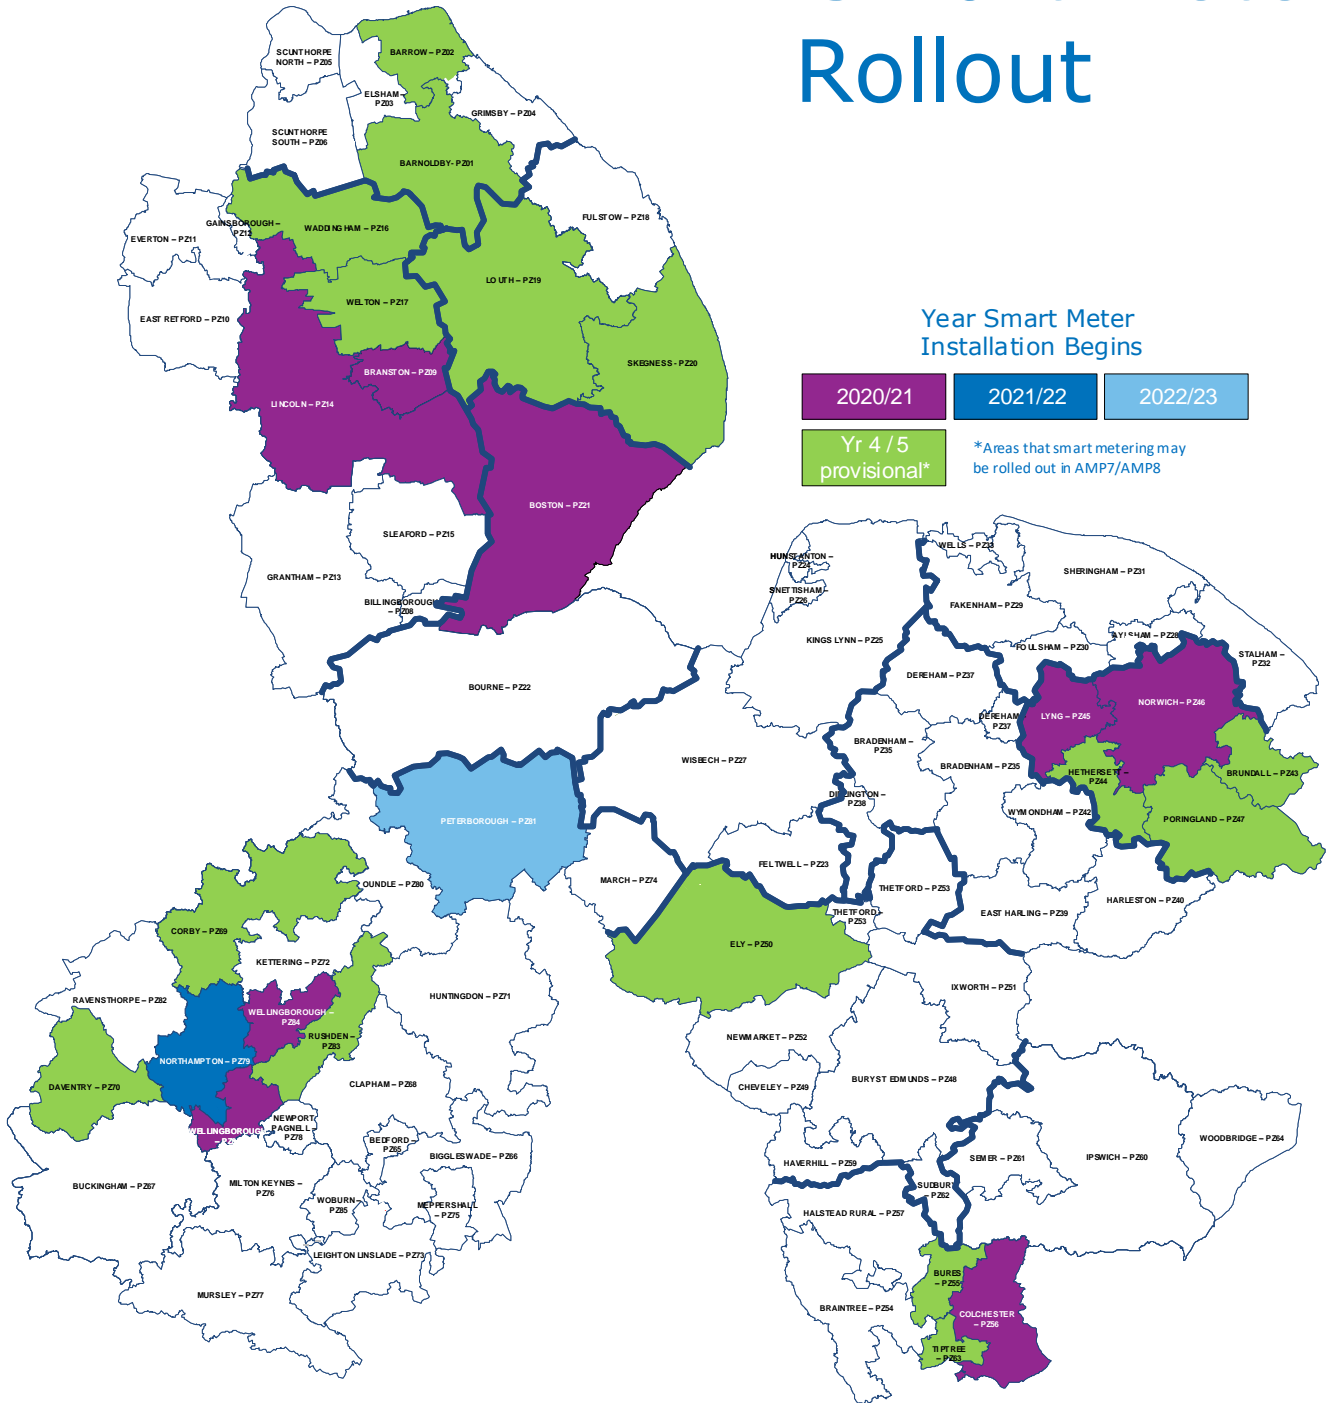

AMP7 Smart Meter Rollout

Year Smart Meter Installation Begins

2020/21	2021/22	2022/23
Yr 4/5 provisional*		

*Areas that smart metering may be rolled out in AMP7/AMP8